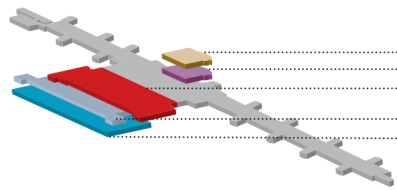

- (Elevator next to Time Tower)**
- 5th Floor:
 - oneworld Alliance Lounge
 - KAL Lounge
 - Qantas Lounge
 - 6th Floor:
 - Star Alliance Lounge
 - Emirates Lounge

DEPARTURES (LEVEL 4)

- Mezzanine (Level 6)
- Mezzanine (Level 5)
- TSA Passenger Screening and Departures (Level 4)
- Ticketing (Level 3)
- Arrivals (Level 1)